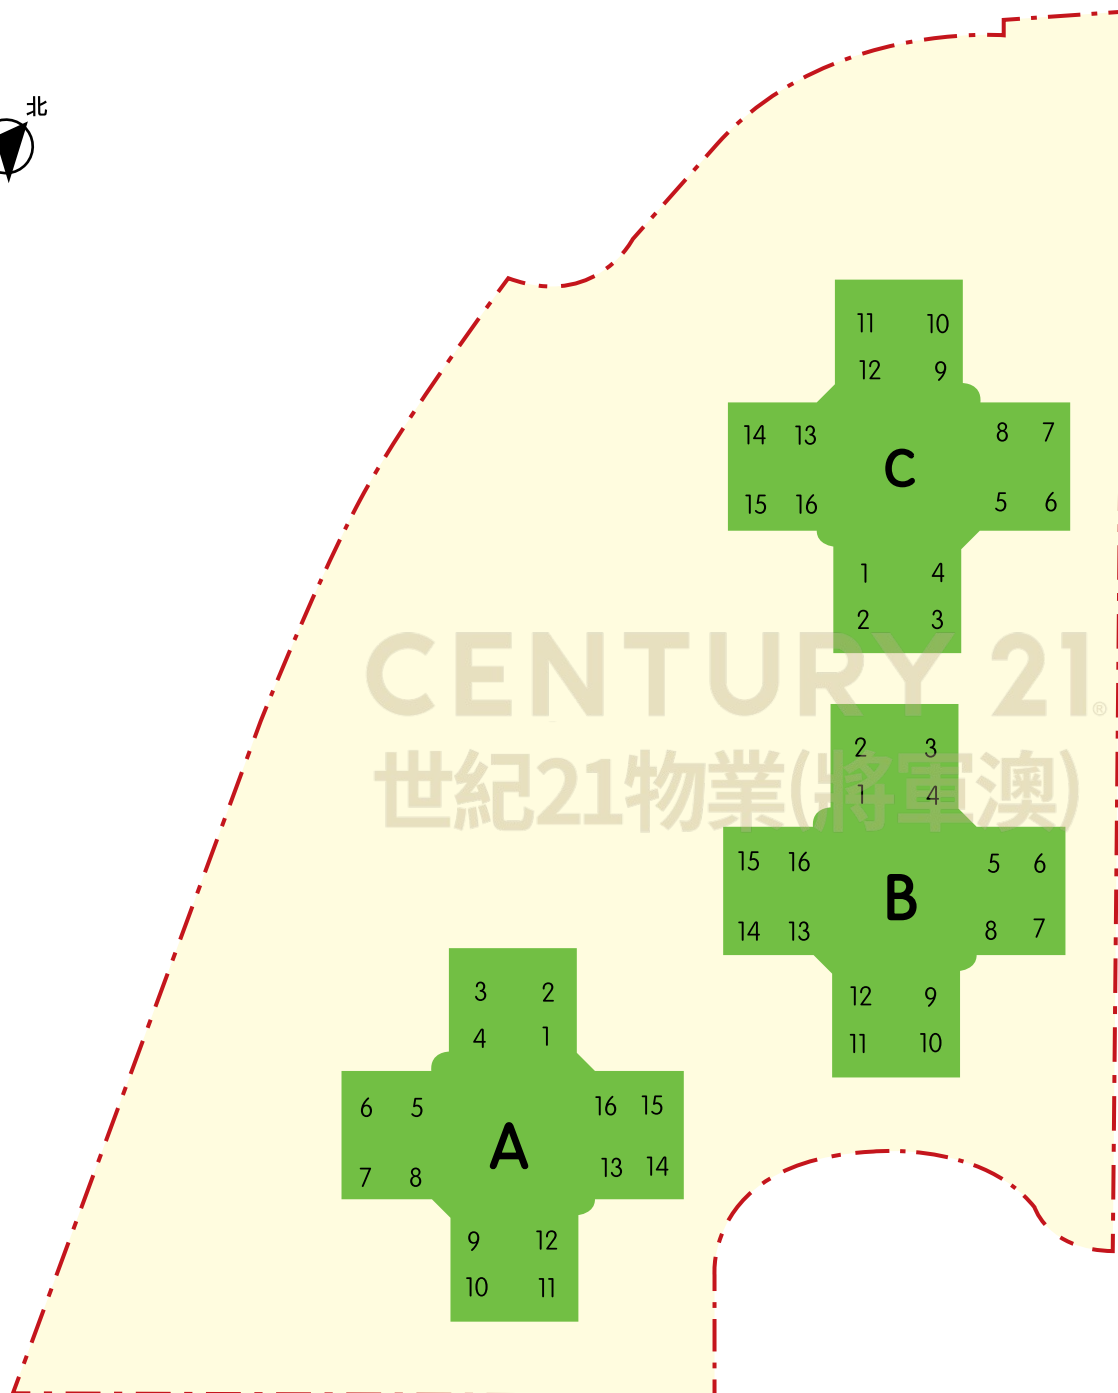

樓宇位置圖  
唐明苑

Block Plan  
Tong Ming Court

樓宇位置圖只供參考。擬購買該屋苑單位人士，應實地參觀並了解該屋苑的現狀。  
This block plan is for reference only. Prospective purchasers should make on-the-spot visits for better understanding of the existing conditions of the court.